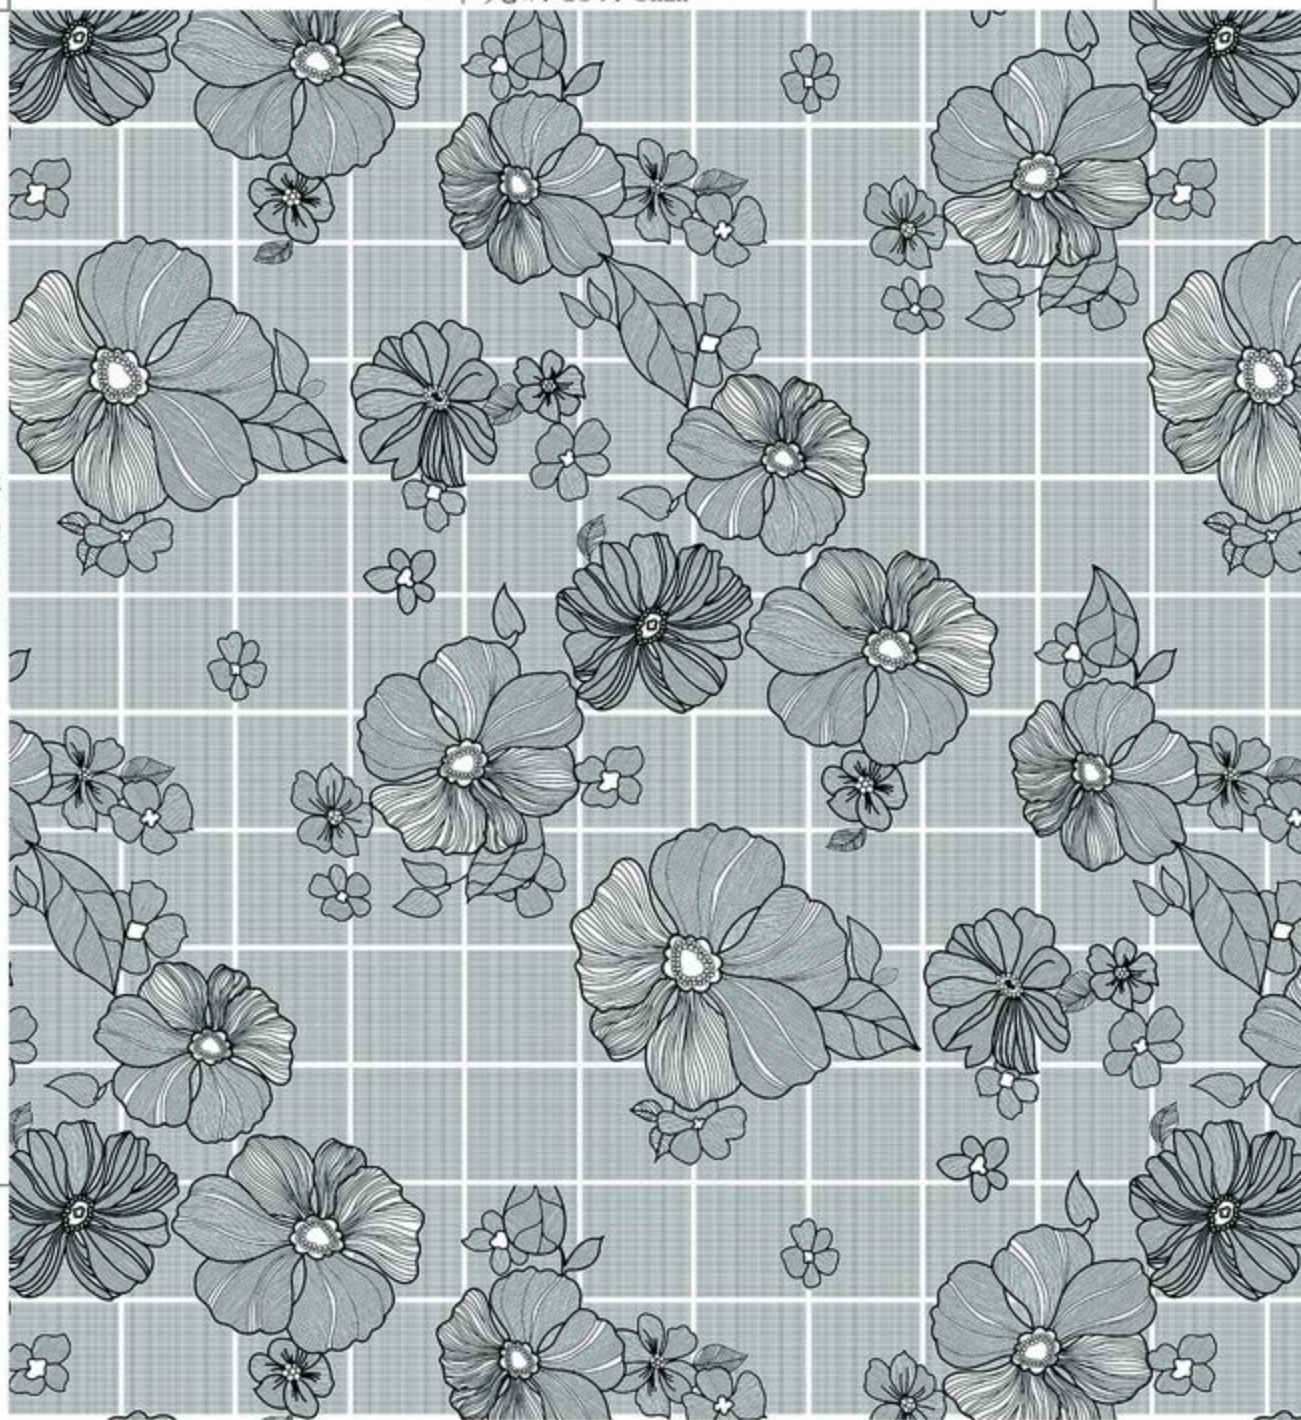

客户名称 Name	东莞市德胜美国家制印有限公司	版号 Cylinder No.	G86164	直径 Diameter	319 mm	确认内容 Content	构图及 裁切位	工艺检验 Inspection		客户签名
图案单元 Repeat	宽(W): 487.6 * 高(H): 500 mm	日期 Date	16. 5. 24	图案比例 Scale	100%	拼接方式 Stitching	平接	圆规方向 Top		Confirm

此数据为制版依据, 请客户仔细阅读, 核查后签字回传!

单元W: 487.6mm

单元H: 500mm