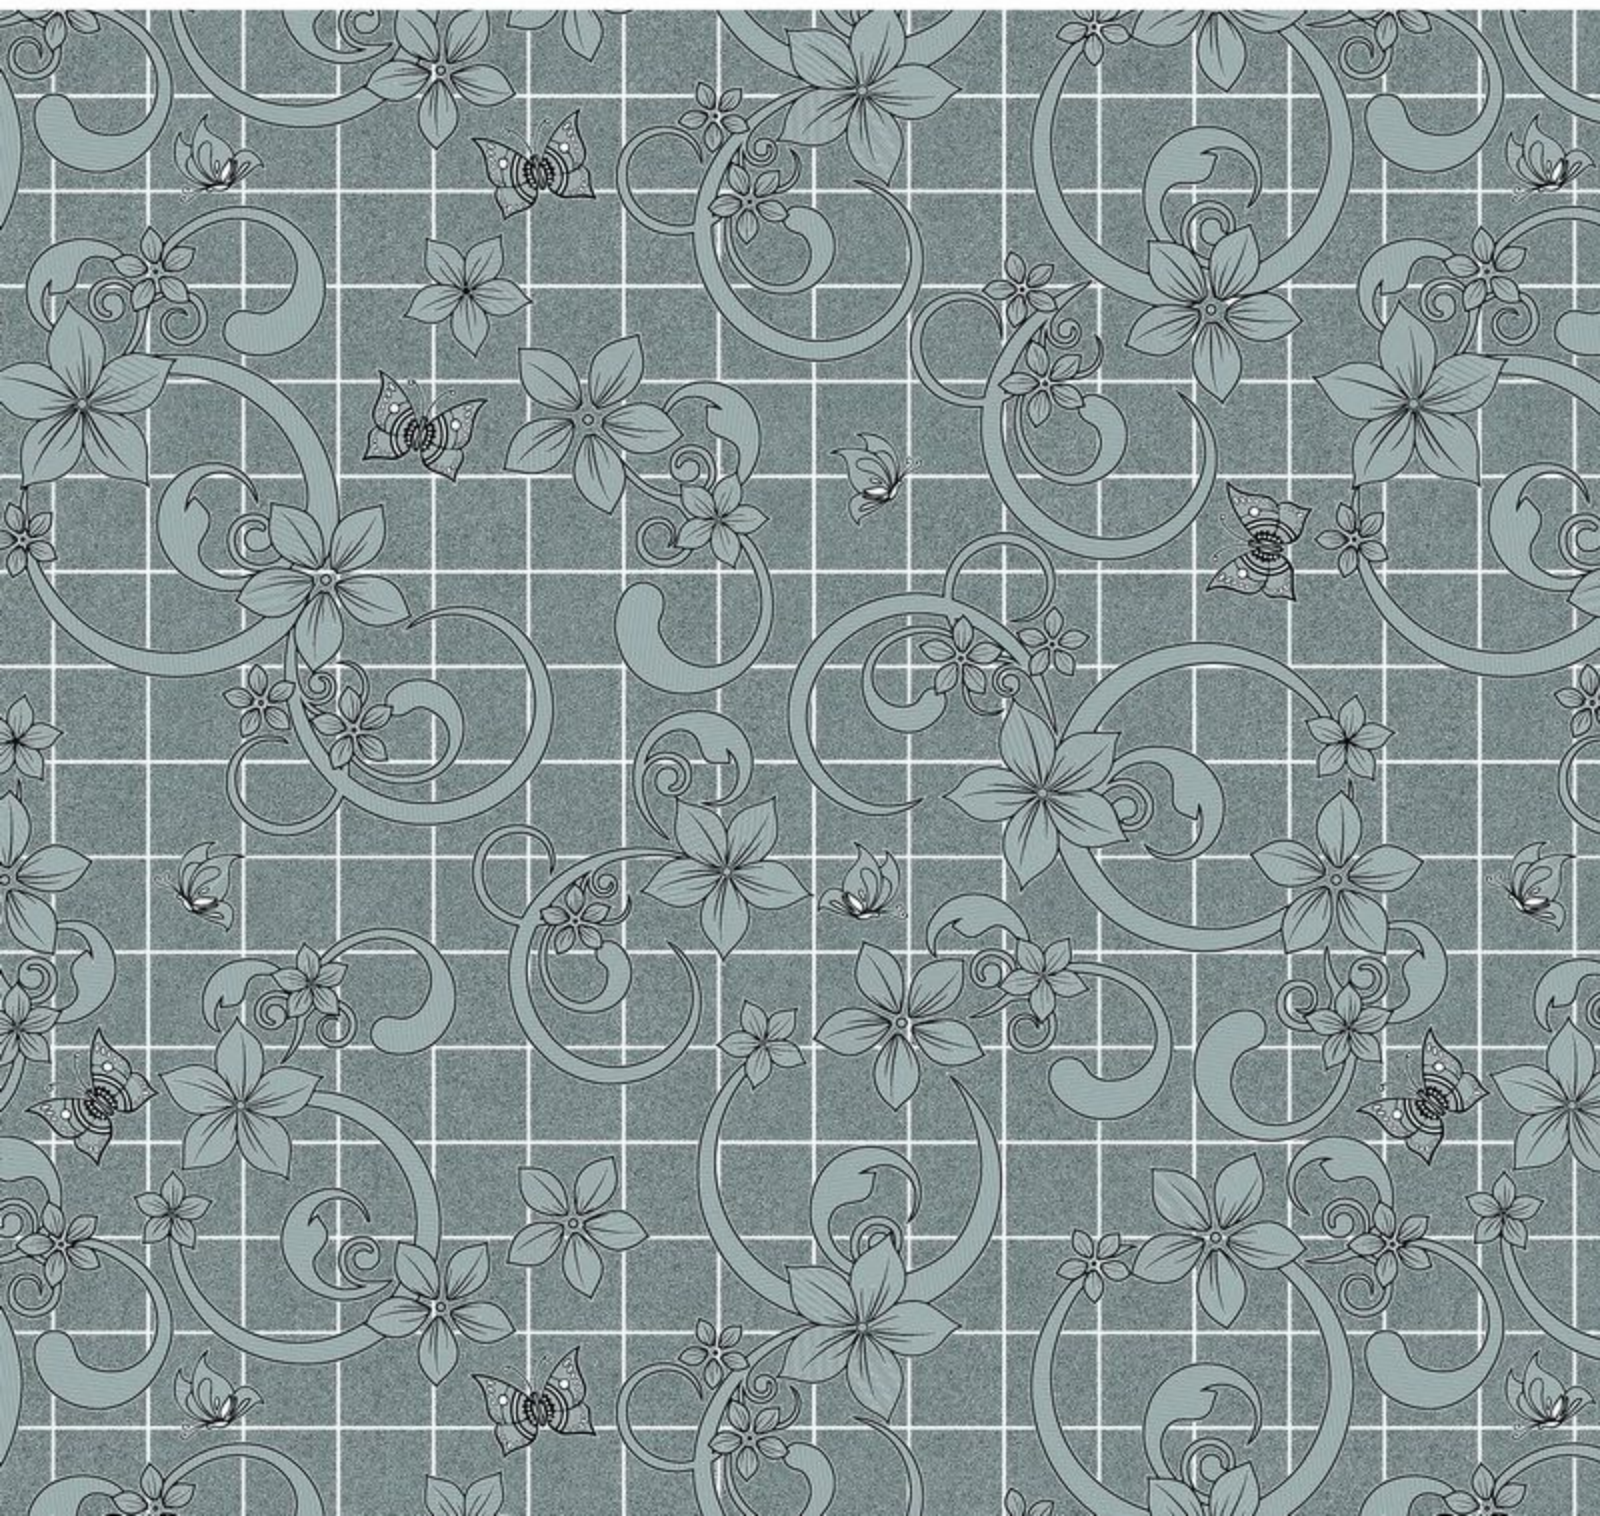

D8047- 黑稿

一个单元 W: 495.6 mm*H: 460.26mm 直径: 293mm